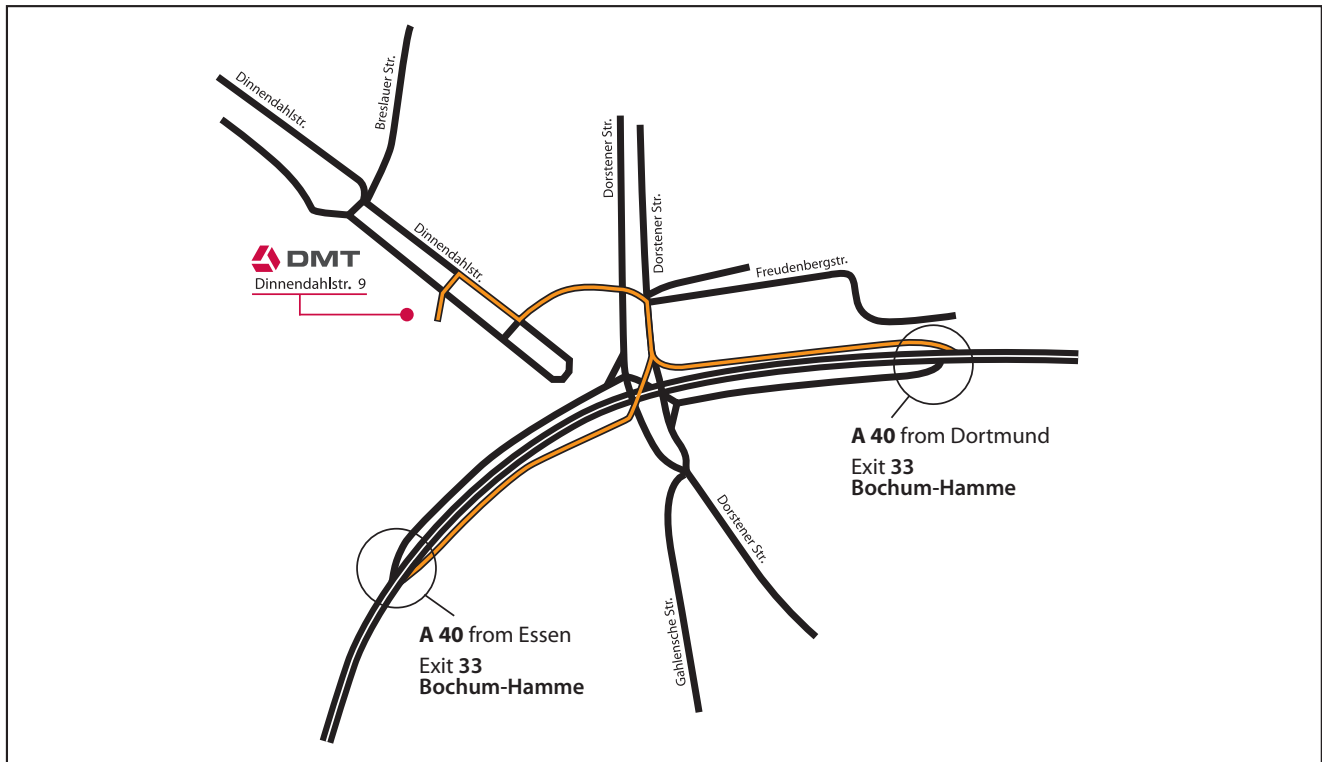

# How to find us in Bochum

## By car:

- motorway A 40, exit „Bochum-Hamme“ (33)
- coming from Dortmund, turn right into Dorstener Str.
- coming from Essen, turn left into Dorstener Str.
- get into the left-hand lane immediately and turn left at the traffic lights after about 50 metres into Dinnendahlstr.
- follow the main road to the right
- turn left after around 50 metres

## By public transport:

- at Bochum Central Station take the „Stadt“ („Exit to town“) exit
- cross the road and turn right
- go straight over the crossing across Massenbergrstr.
- follow the road to the left approx. 100 metres until you come to the tram stop
- take tram 306 in the direction of „Wanne-Eickel Hbf“
- get off at „Bodelschwinghplatz“
- cross the motorway bridge towards the church
- after the church, turn left into Dinnendahlstr.
- on the left-hand side after around 200 metres
- travelling time approx. 12 minutes, walking time approx. 5 minutes