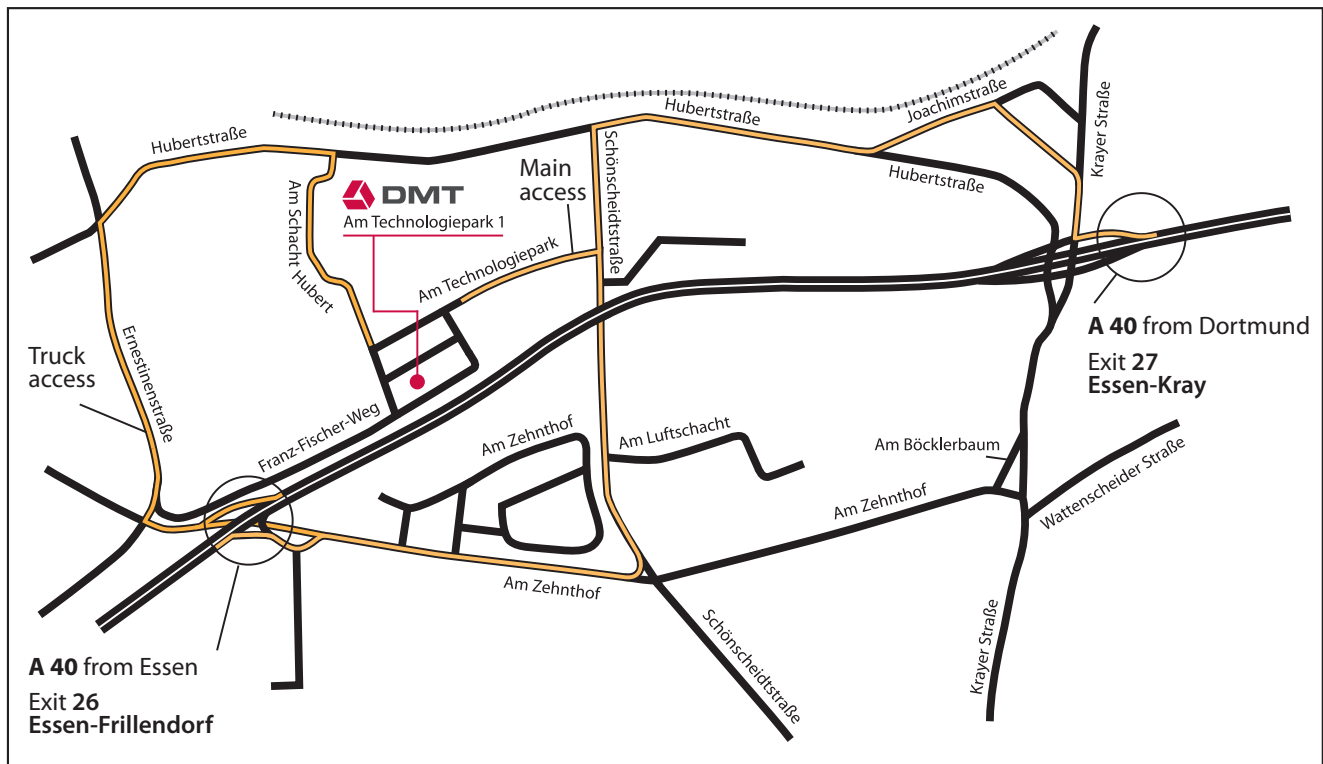

How to find us in Essen

By car:

- A 40 exit at Essen-Frillendorf (exit 26)
- **Coming from Duisburg**, turn right at the traffic lights (Am Zehnthof)
- Turn left at next crossing into Schönscheidtstraße
- After the underpass, turn left into the street named "Am Technologiepark". (Trucks over 7,5 tonnes stay on Schönscheidtstr., turning left at the end of the road into Hubertstraße, then left again into the street "Am Schacht Hubert")
- **Coming from Dortmund**, turn right at the traffic lights (Ernestinenstraße)
- At 2nd traffic lights turn right into Hubertstraße
- Trucks over 7.5 tonnes turn right after about 600 metres into the street "Am Schacht Hubert"
- Other vehicles turn right after about 1.2 km into Schönscheidtstraße
- Turn right at next set of traffic lights into "Am Technologiepark"

By public transport:

- Leave Essen Main Railway Station at the "Freiheit" or "Südstadt" exit
- On the forecourt go right to bus stops
- Take bus number 146 in the direction of Wackenberg, Kray Nord Bhf or Kray Leithe
- Alight the "Schönscheidtstraße" stop
- Follow Schönscheidtstraße round to the left
- After about 100 metres turn left into "Am Technologiepark"
- Follow road up to porter's lodge
- Travel time about 8 minutes by bus, followed by about 5 minutes walking time