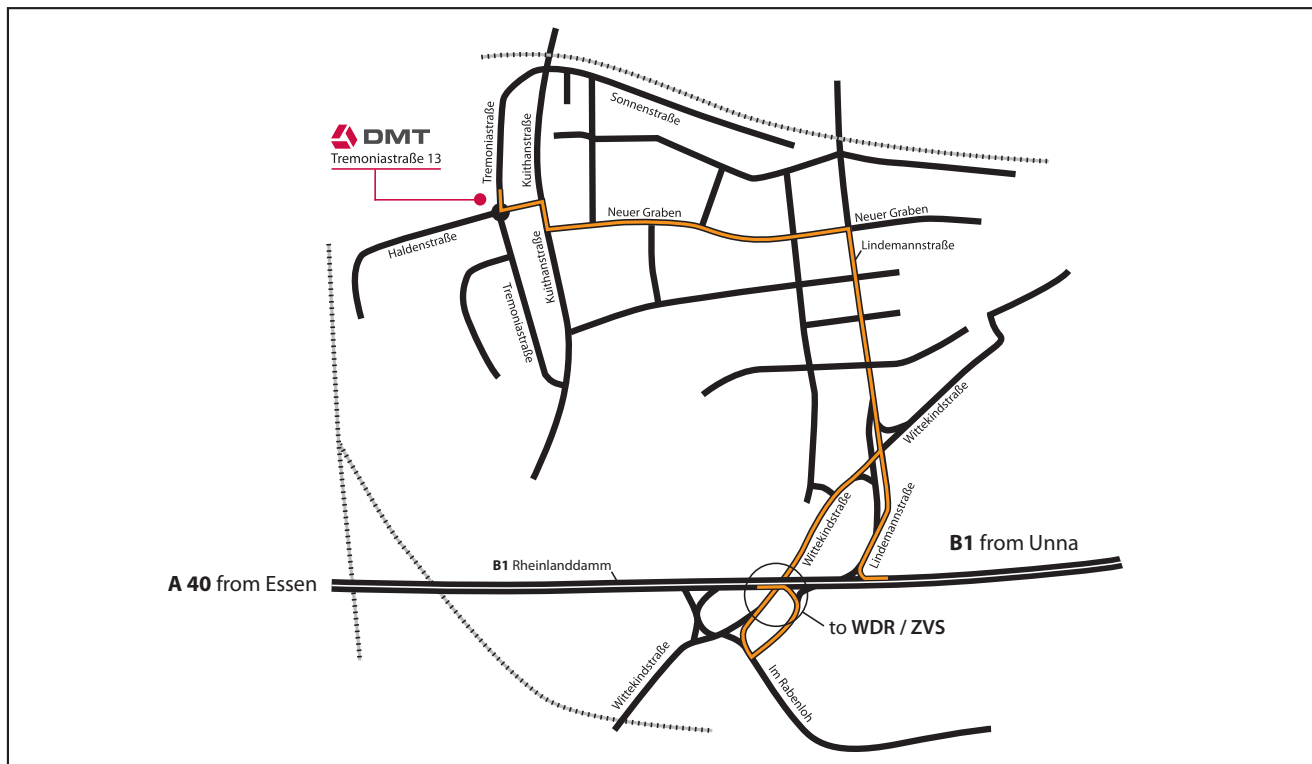

How to find us in Dortmund

By car:

- B1 (A40) exit “Dortmund-Mitte” (signposted ZVS)
- Coming from Bochum, take two right turns into Wittekindstr., at the next crossing take the left turn into Lindemannstr. (signposted “Zentrum / ZVS”)
- Coming from Unna, stay on this road (Lindemannstr.)
- At the second set of traffic lights (third set of traffic lights if coming from the direction of Unna), turn left into “Neuer Graben” (signposted ZVS) at the end of this road, turn right into Kuithanstr.
- Then immediately left again into “Haldenstraße”
- Turn right into Tremoniastr. at the next crossing

By public transport:

- At Dortmund Central Station take the Stadtbahn (underground station) exit
- Take the U49 train in the direction of Hacheneu
- Change at the Stadthaus stop to the S4 train, in the direction of Dortmund-Lütgendortmund (in the same building)
- Get off the train at Dortmund-West
- Turn right into Kuithanstr.
- Walking through the underpass and over the crossing, follow the road straight ahead for about 400 meters
- Then turn right into Haldenstr.
- Follow the road about 50 meters to the roundabout
- Travel time: around 10 minutes on the train, around 5 minutes on foot