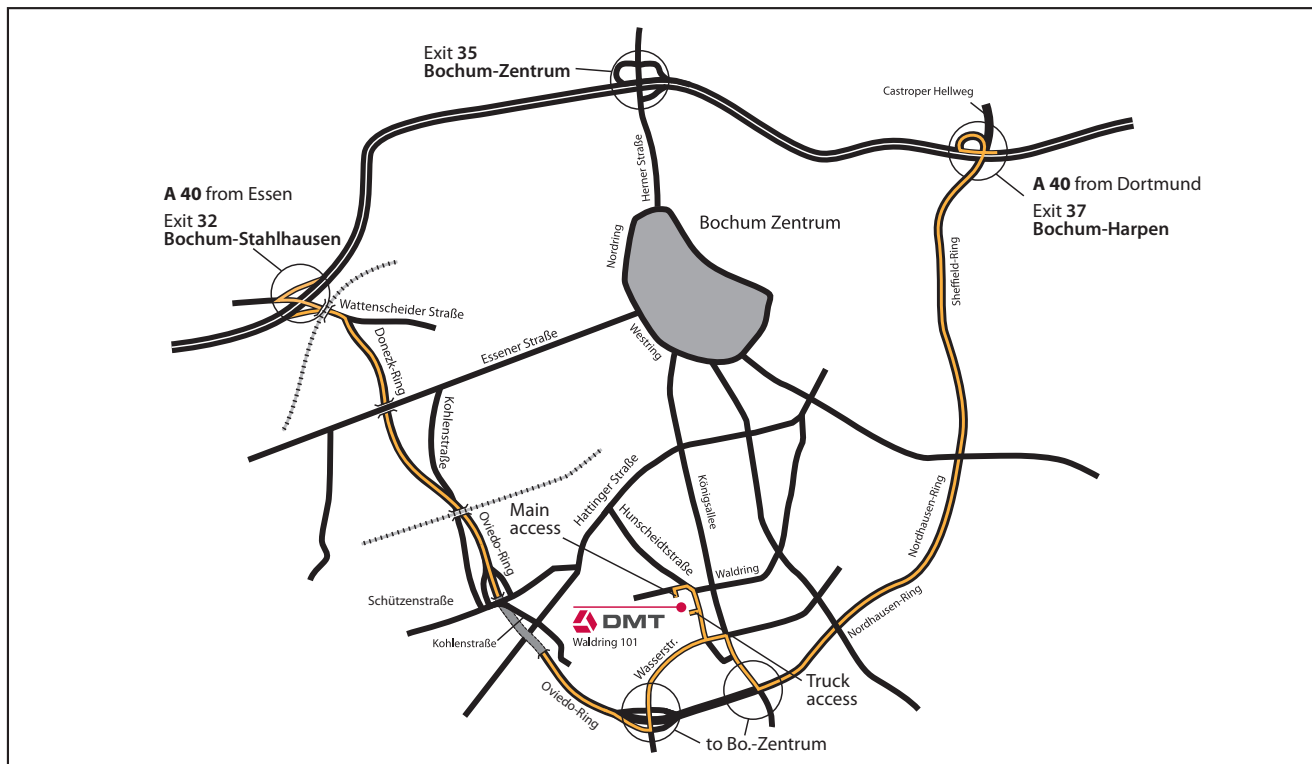

# How to find us in Bochum

## By car:

- Coming from Dortmund:
- On the A 40 motorway, exit at Bochum-Harpen (exit number 37)
- Turn into Sheffield-Ring (L705; signposted for Bochum-Altenbochum/Bochum-Gerthe)
- Exit at BO-Zentrum into Königsallee (L551)
- Turn left into Wasserstr.
- Then turn right into Hunscheidtstr.
- Turn left into Waldring

- Coming from Essen:
- On the A40 motorway, exit at Bochum-Stahlhausen (exit number 32)
- At the end of the exit ramp turn right, into Wattenscheider Str., towards Bochum Weitmar
- Turn right into Donezk-Ring
- Exit at Bo. Weitmar/Hattingen (signposted for Bo.-Weitmar) and left into Wasserstr.
- Turn left into Hunscheidtstr.
- Then turn left into Waldring
- Adress for trucks: Hunscheidtstr. 116

## By public transport:

- At Bochum Central Station, at street level, take bus 353 (bus platform 1) in the direction of Bochum Blankensteiner or bus C31 (bus platform 6) in the direction of Hattingen Mitte
- Get off at "Rechener Park"
- Turn right into Waldring
- Travel time: around 8 minutes by bus, around 5 minutes on foot